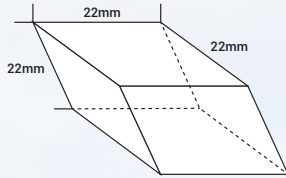

SINCE 1972

WESTERN ICE MACHINE

Rhombic Shapes Ice

SRM 45 A

Western Ice Maker SRM 45 A

Ice Shape (mm)	Rhombic Cube (22 x 22 x 22)
Ice Production/24 Hrs (kgs)	46 kgs AT 10 Deg C/WT 10 Deg C
	41 kgs AT 21 Deg C/WT 15 Deg C
	35 kgs AT 32 Deg C/WT 21 Deg C
Storage Capacity (kgs)	14 kg
Dimensions (W x D x H) (mm)	500 x 580 x 750
Net Weight (kgs)	36 kg
Electricity	220-240V/1N/50Hz;305Watts

WESTERN ICE MACHINE

SRM 80 A SRM 125 A

Rhombic Shapes Ice

Western Ice Maker SRM 80 A

Ice Shape (mm)	Rhombic Cube (22 x 22 x 22)
Ice Production/24 Hrs (kgs)	80 kgs AT 10 Deg C/WT 10 Deg C
	72 kgs AT 21 Deg C/WT 15 Deg C
	57 kgs AT 32 Deg C/WT 21 Deg C
Storage Capacity (kgs)	31.4 kg
Dimensions (W x D x H) (mm)	660 x 670 x 1050 mm
Net Weight (kgs)	56.5 kg
Electricity	220-240V/1N/50Hz; 450 Watts

Western Ice Maker SRM 125 A

Ice Shape (mm)	Rhombic Cube(22 x 22 x 22)
Ice Production/24 Hrs (kgs)	125 kgs AT 10 Deg C/WT 10 Deg C
	106 kgs AT 21 Deg C/WT 15 Deg C
	81 kgs AT 32 Deg C/WT 21 Deg C
Storage Capacity (kgs)	43.6 kg
Dimensions (W x D x H) (mm)	660 x 670 x 1200
Net Weight (kgs)	64.5 kg
Electricity	220-240V/1N/50Hz;590 Watts