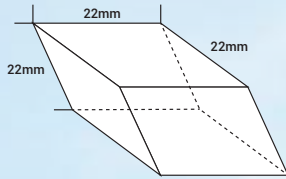

SINCE 1972

WESTERN ICE MACHINE

Rhombic Shapes Ice

SRM 45 A

Western Ice Maker SRM 45 A

Ice Shape (mm)	Rhombic Cube (22 x 22 x 22)
Ice Production/24 Hrs (kgs)	46 kgs AT 10 Deg C/WT 10 Deg C
	41 kgs AT 21 Deg C/WT 15 Deg C
	35 kgs AT 32 Deg C/WT 21 Deg C
Storage Capacity (kgs)	14 kg
Dimensions (W x D x H) (mm)	500 x 580 x 750
Net Weight (kgs)	36 kg
Electricity	220-240V/1N/50Hz;305Watts

WESTERN ICE MACHINE

SRM 80 A SRM 125 A

Rhombic Shapes Ice

Western Ice Maker SRM 80 A

Ice Shape (mm)	Rhombic Cube (22 x 22 x 22)
Ice Production/24 Hrs (kgs)	80 kgs AT 10 Deg C/WT 10 Deg C
	72 kgs AT 21 Deg C/WT 15 Deg C
	57 kgs AT 32 Deg C/WT 21 Deg C
Storage Capacity (kgs)	31.4 kg
Dimensions (W x D x H) (mm)	660 x 670 x 1050 mm
Net Weight (kgs)	56.5 kg
Electricity	220-240V/1N/50Hz; 450 Watts

Western Ice Maker SRM 125 A

Ice Shape (mm)	Rhombic Cube(22 x 22 x 22)
Ice Production/24 Hrs (kgs)	125 kgs AT 10 Deg C/WT 10 Deg C
	106 kgs AT 21 Deg C/WT 15 Deg C
	81 kgs AT 32 Deg C/WT 21 Deg C
Storage Capacity (kgs)	43.6 kg
Dimensions (W x D x H) (mm)	660 x 670 x 1200
Net Weight (kgs)	64.5 kg
Electricity	220-240V/1N/50Hz;590 Watts